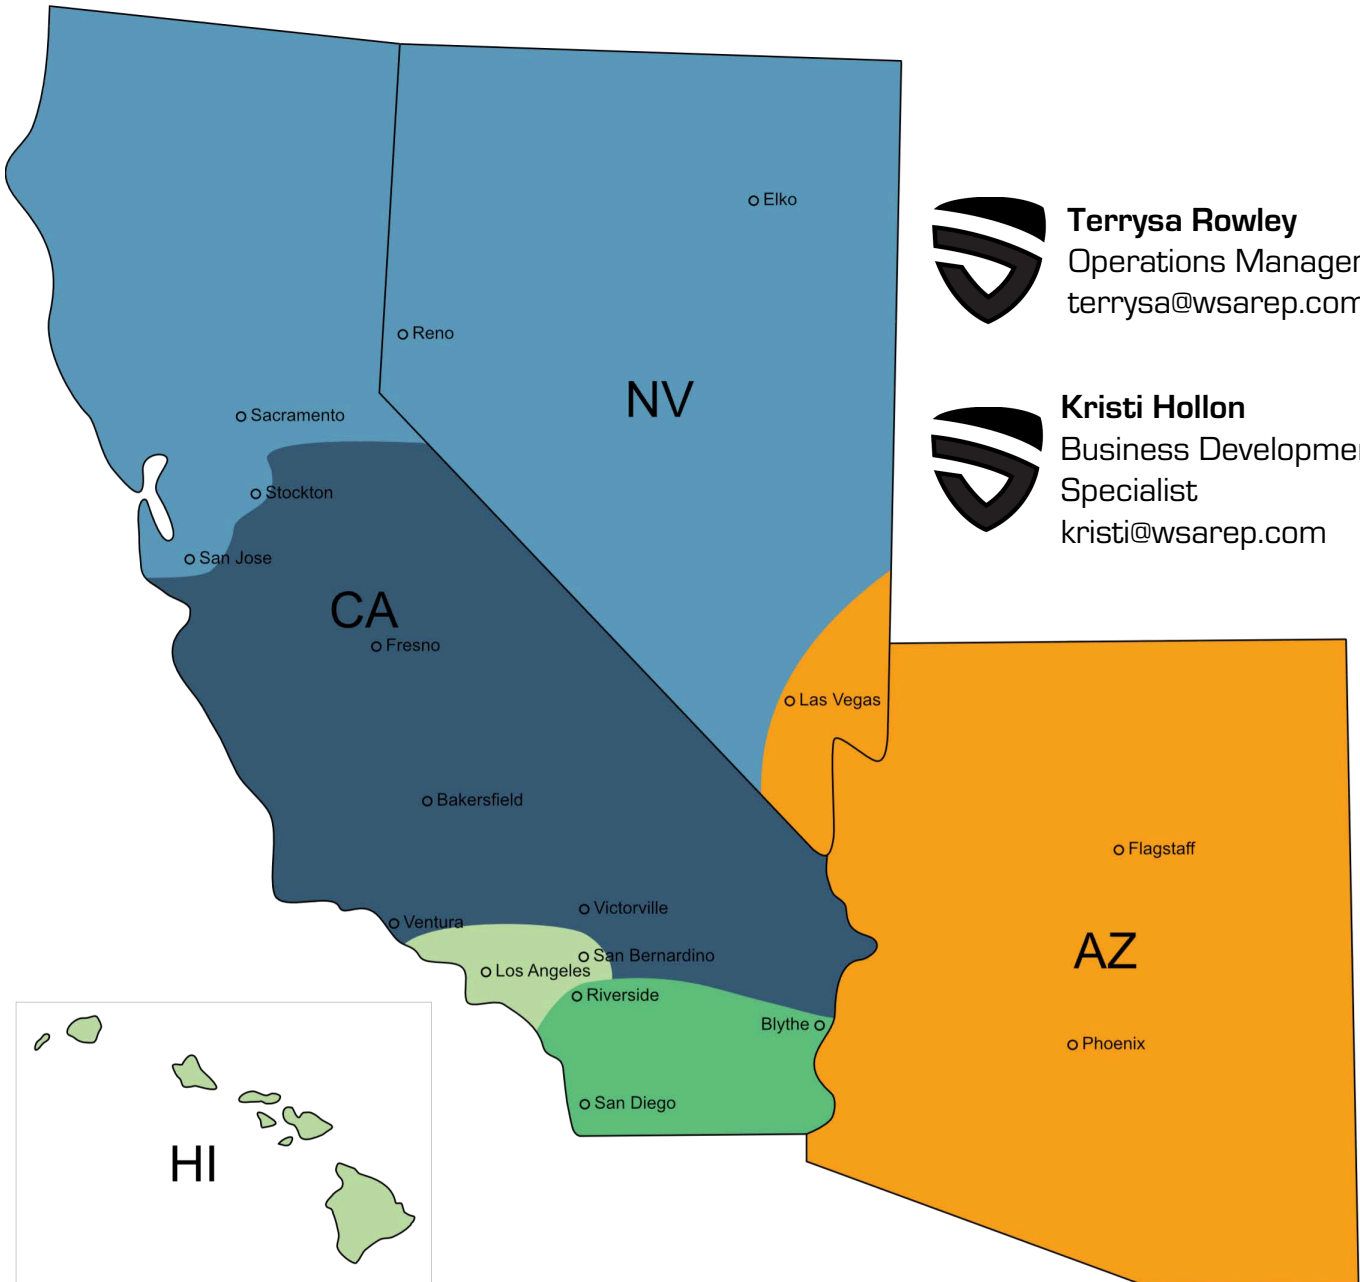

WSA

WESTERN SAFETY ASSOCIATES

2025 Territory Map

Chris Duran
818-383-3050
chris@wsarep.com

Jeff Himes
562-279-5415
jeff@wsarep.com

Troy Smith
916-581-3007
troy@wsarep.com

Open Territory
951-371-8685
sales@wsarep.com

Kyler Bentsen
602-733-9202
kyler@wsarep.com

Terrysa Rowley
Operations Manager
terrysa@wsarep.com

Kristi Hollon
Business Development
Specialist
kristi@wsarep.com