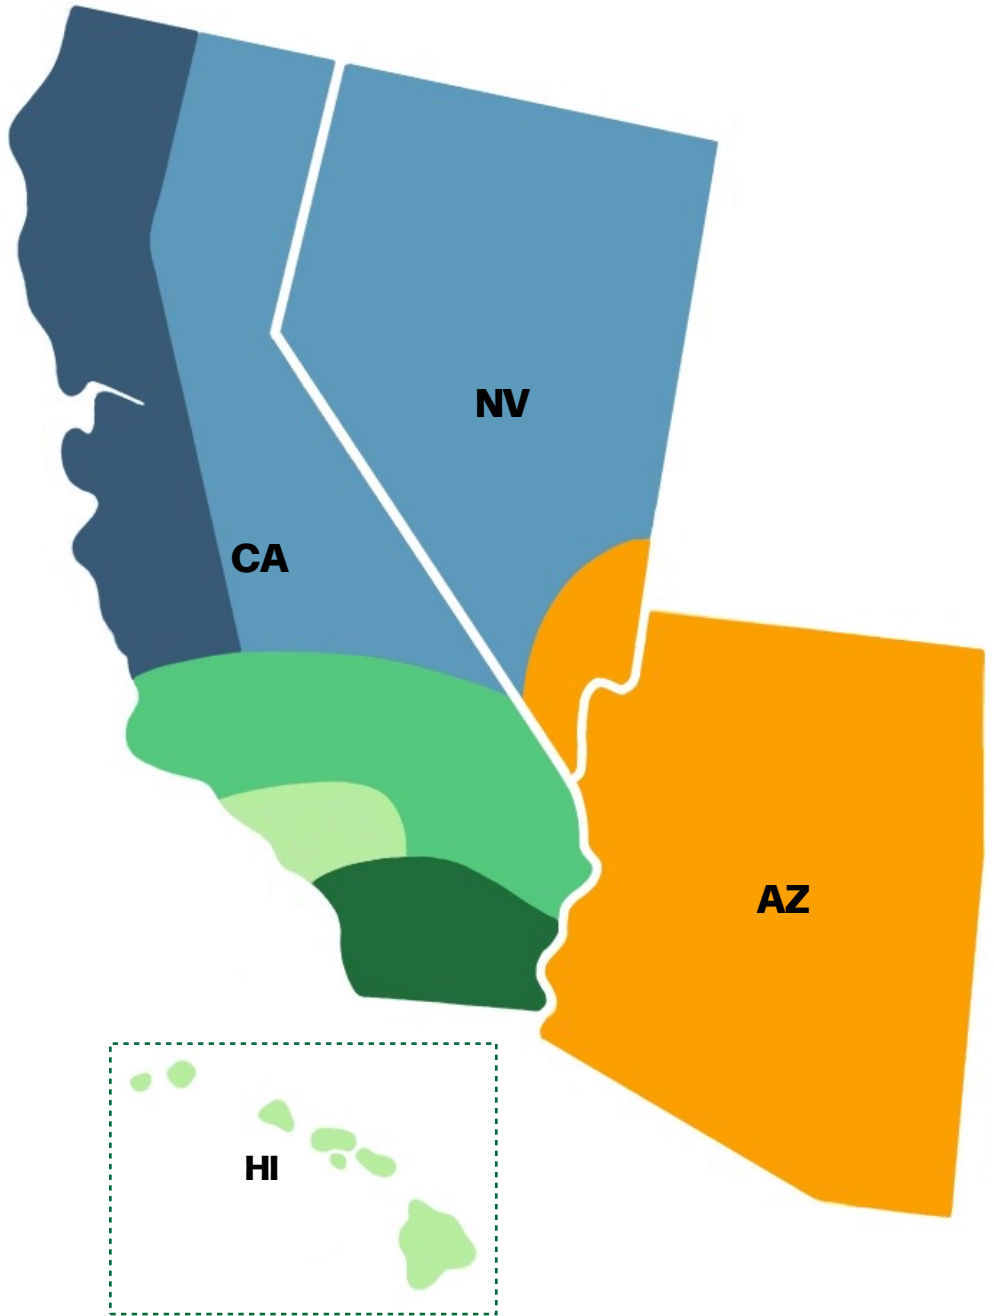

WSA

WESTERN SAFETY ASSOCIATES

2024 Territory Map

Chris Duran

818-383-3050

chris@wsarep.com

Jeff Himes

562-279-5415

jeff@wsarep.com

Open Territory

951-371-8685

sales@wsarep.com

Open Territory

951-371-8685

sales@wsarep.com

Troy Smith

916-581-3007

troy@wsarep.com

Kyler Bentsen

602-733-9202

kyler@wsarep.com

Terrysa Rowley

Operations Manager

terrysa@wsarep.com

Kristi Hollon

Business Development Specialist

kristi@wsarep.com

Western Safety Associates Mailing: 160 W. Foothill Pkwy, STE. 105-188, Corona, CA 92882

Office: 951-371-8685 Inquiries: sales@wsarep.com